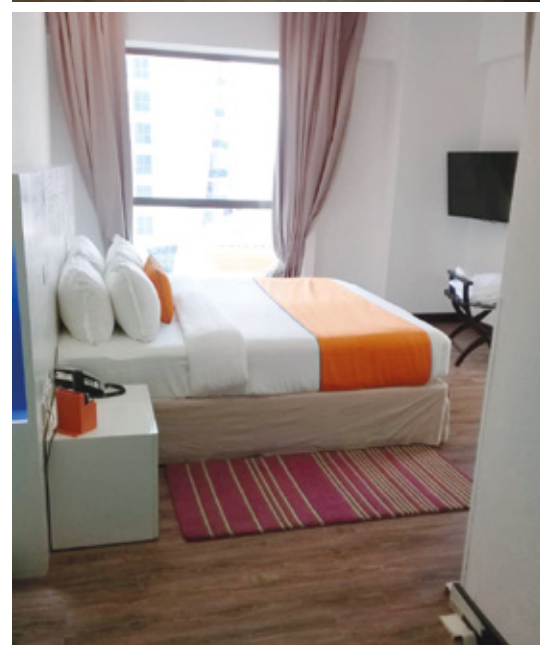

IMPACT®
A BETTER FLOOR

RESONATE®
SPC Flooring

RES 08: Tavern Brown
Hawthorne Hotel,
JBR, UAE

Apartment Hotels: Living
Room, Kitchens & Bedrooms