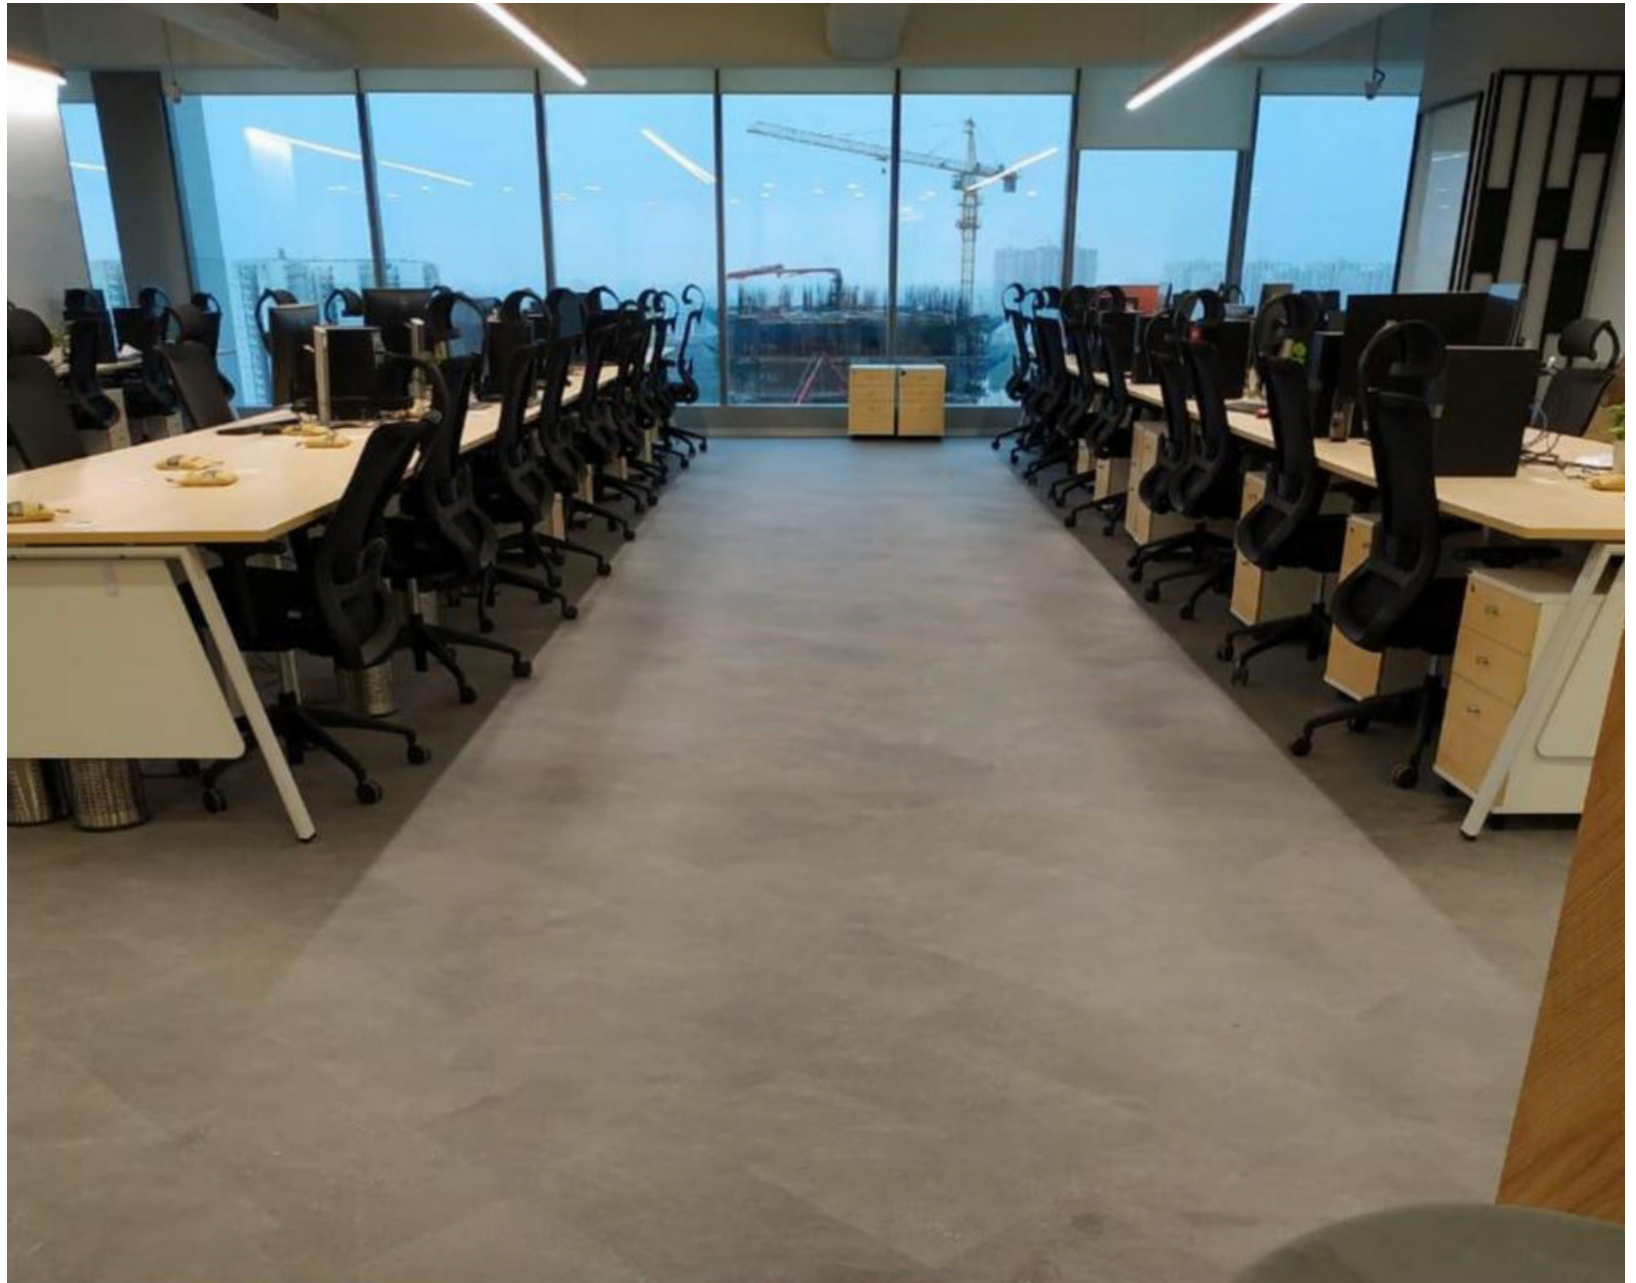

IMPACT®
A BETTER FLOOR

TRANQUIL®
SPC Flooring
TRQ 09: American Basalt
One Plus,
Hyderabad, India
Corporate Office