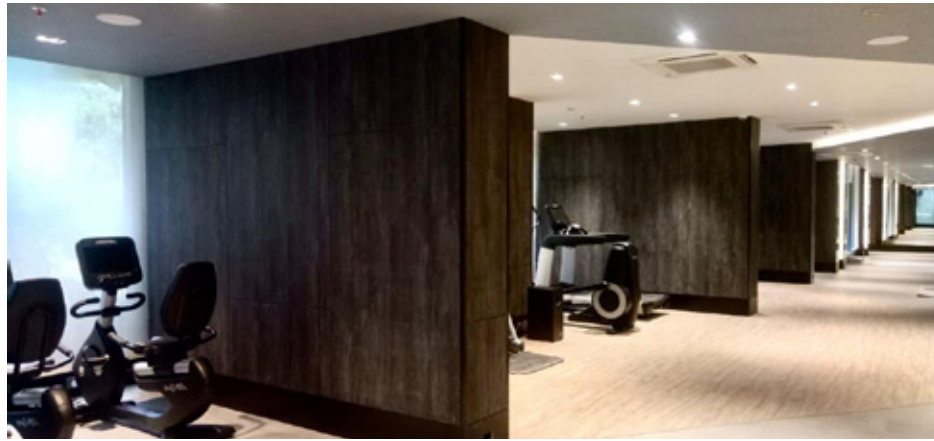

Venue, Chembur
Mumbai, India

Dance & Fitness Studio

IMPACT[®]
A BETTER FLOOR

TRANQUIL[®]
& **RESONATE**[®]

SPC Flooring

TRQ-07 : Smoke Granite
RES-02 : Raw Orngaic

Rustomjee Seasons
BKC, Mumbai, India

Gymnasium